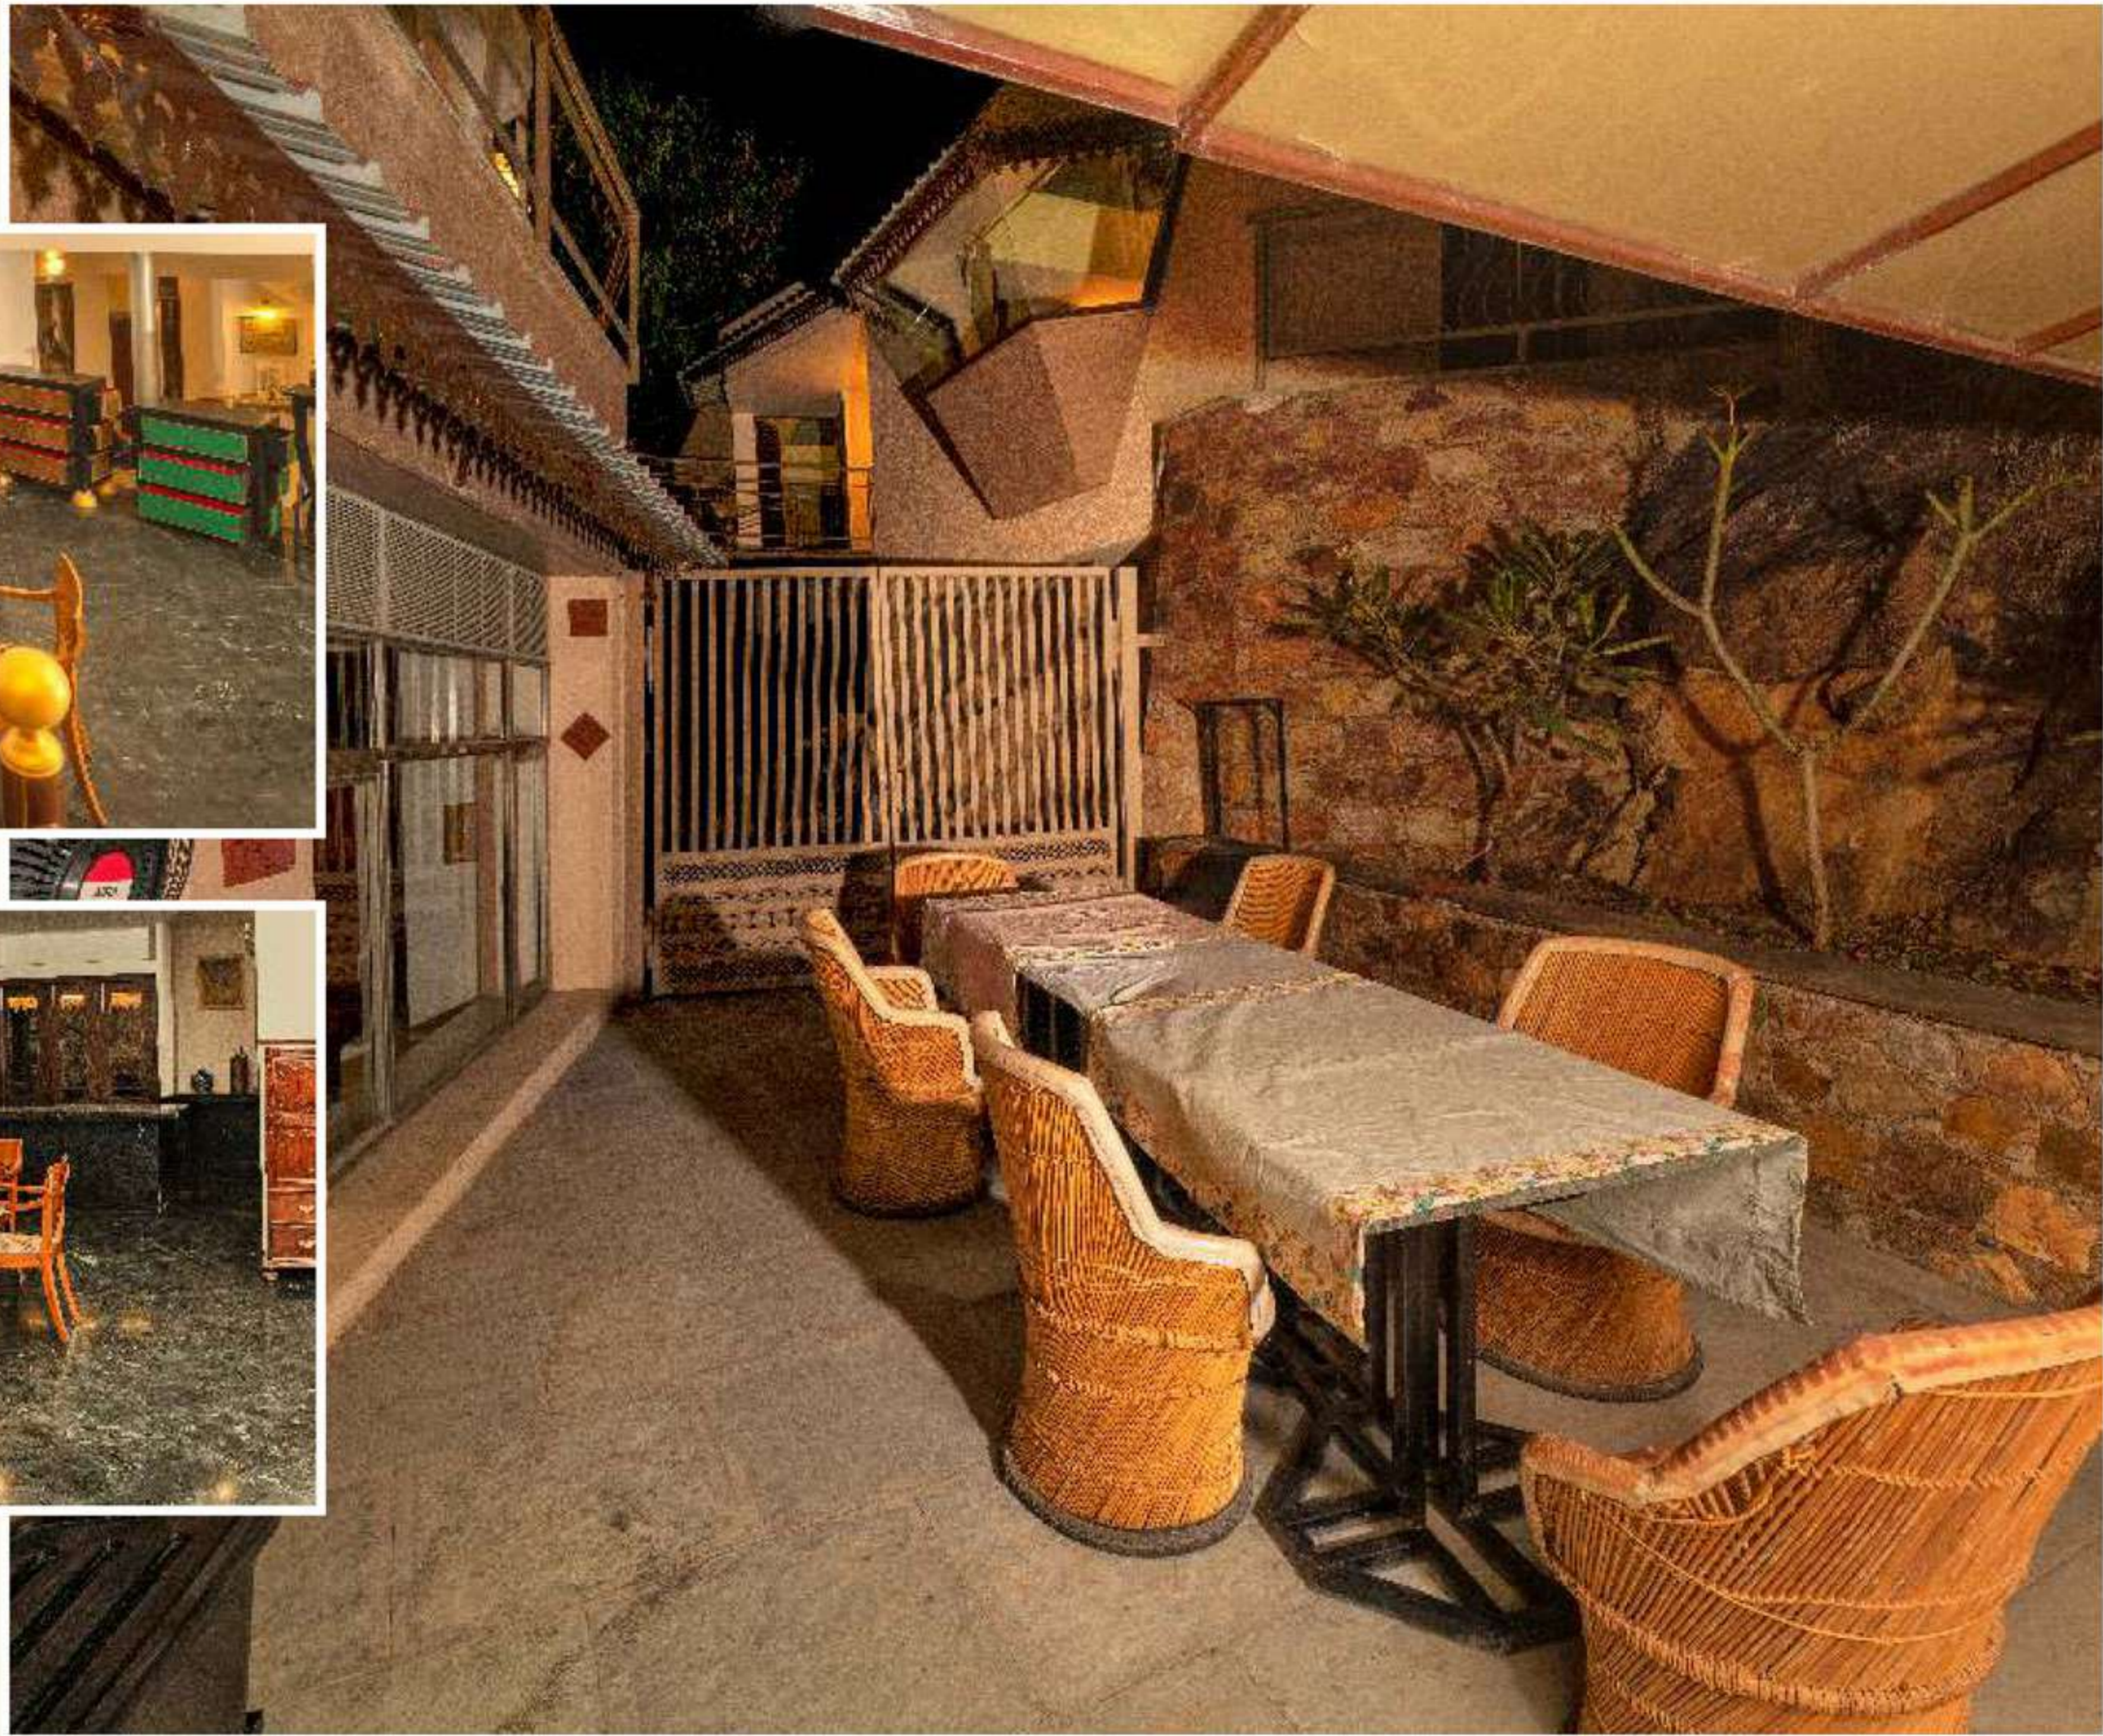

Park Hill Villa

By Horizon Hospitalities

ABOUT US

Park Hill is located in Aravalli Hills, where you can enjoy the endless beauty, serenity, nature at fullest. The building occupies the top of a rocky site with breath taking views of the valley and its surrounding mountains. The siting of the house takes advantage of these views while the form of the building evokes the faceted quality of the rocky outcrops in the landscape.

Park Hill offers you 4 spacious rooms, a large living room with fireplace, a cozy sitting area with billiard, an inside dining room and an outside one, an outdoor infinity swimming pool.

Room Types

Rooms has a luxurious king size bed with comfortable mattress and soft pillow cushions. Property has 4 rooms with attached bathrooms and decor with exquisitely designed furniture and offers nice view of the natural surroundings.

VILLA DETAILS

- 4 Rooms (with attached bathroom)
- Dining Area
- Outdoor swimming pool
- Fully Equipped Kitchen
- Parking Area
- Wi-Fi
- 24/7 Cook & Care Taker

Additional Amenities /Facilities

- Daily Housekeeping
- Free Parking
- Free Wi-Fi
- Doctor on Call
- Sight Seeing/Travel desk (On Chargeable basis)
- Laundry (On Chargeable basis)
- Bonfire/Barbeque (On Chargeable basis)