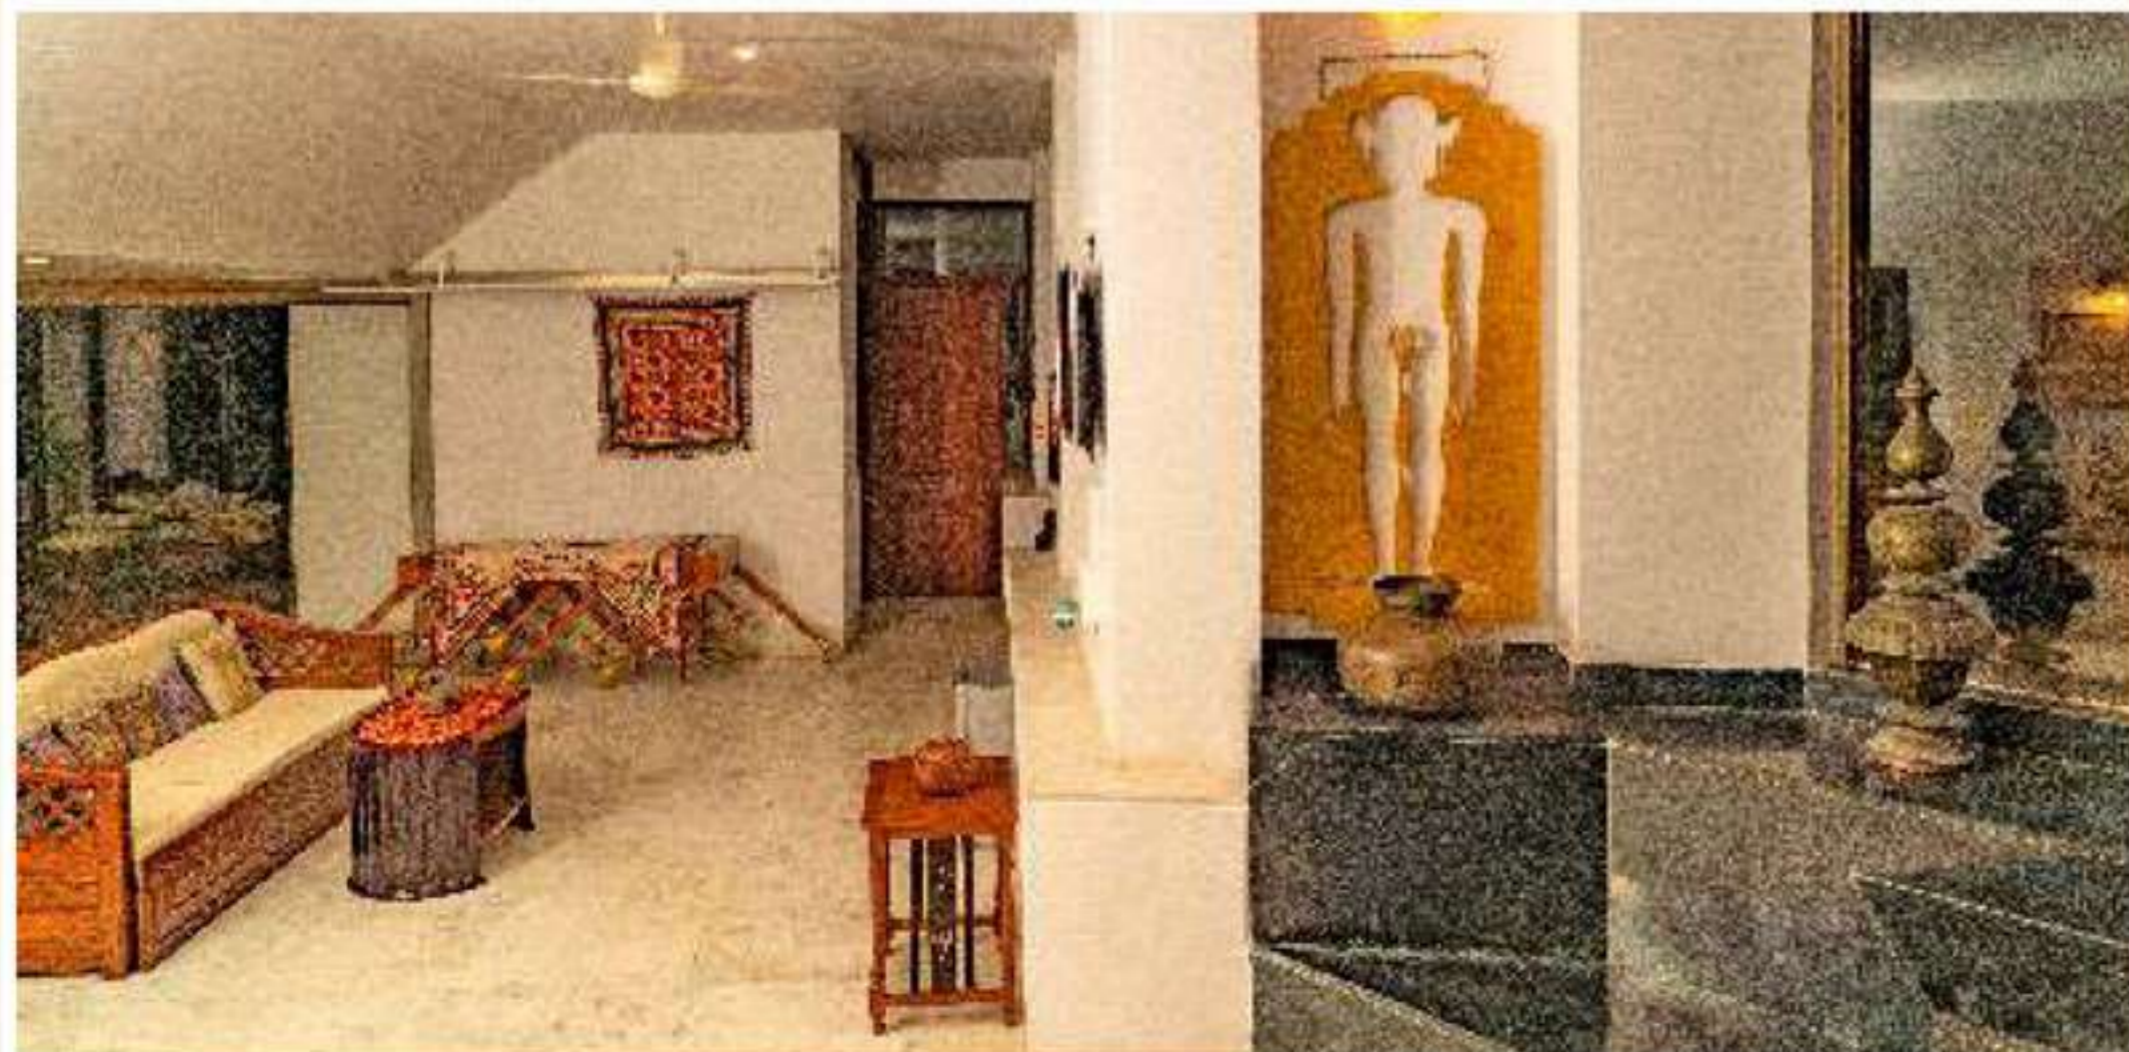

Park Hill offers you 4 spacious rooms, a large living room with fireplace, a cozy sitting area with billiard, an inside dining room and an outside one, an outdoor infinity swimming pool.

Room Types

Rooms has a luxurious king size bed with comfortable mattress and soft pillow cushions. Property has 4 rooms with attached bathrooms and decor with exquisitely designed furniture and offers nice view of the natural surroundings.

VILLA DETAILS

- 4 Rooms (with attached bathroom)
- Dining Area
- Outdoor swimming pool
- Fully Equipped Kitchen
- Parking Area
- Wi-Fi
- 24/7 Cook & Care Taker

Additional Amenities /Facilities

- Daily Housekeeping
- Free Parking
- Free Wi-Fi
- Doctor on Call
- Sight Seeing/Travel desk (On Chargeable basis)
- Laundry (On Chargeable basis)
- Bonfire/Barbeque (On Chargeable basis)