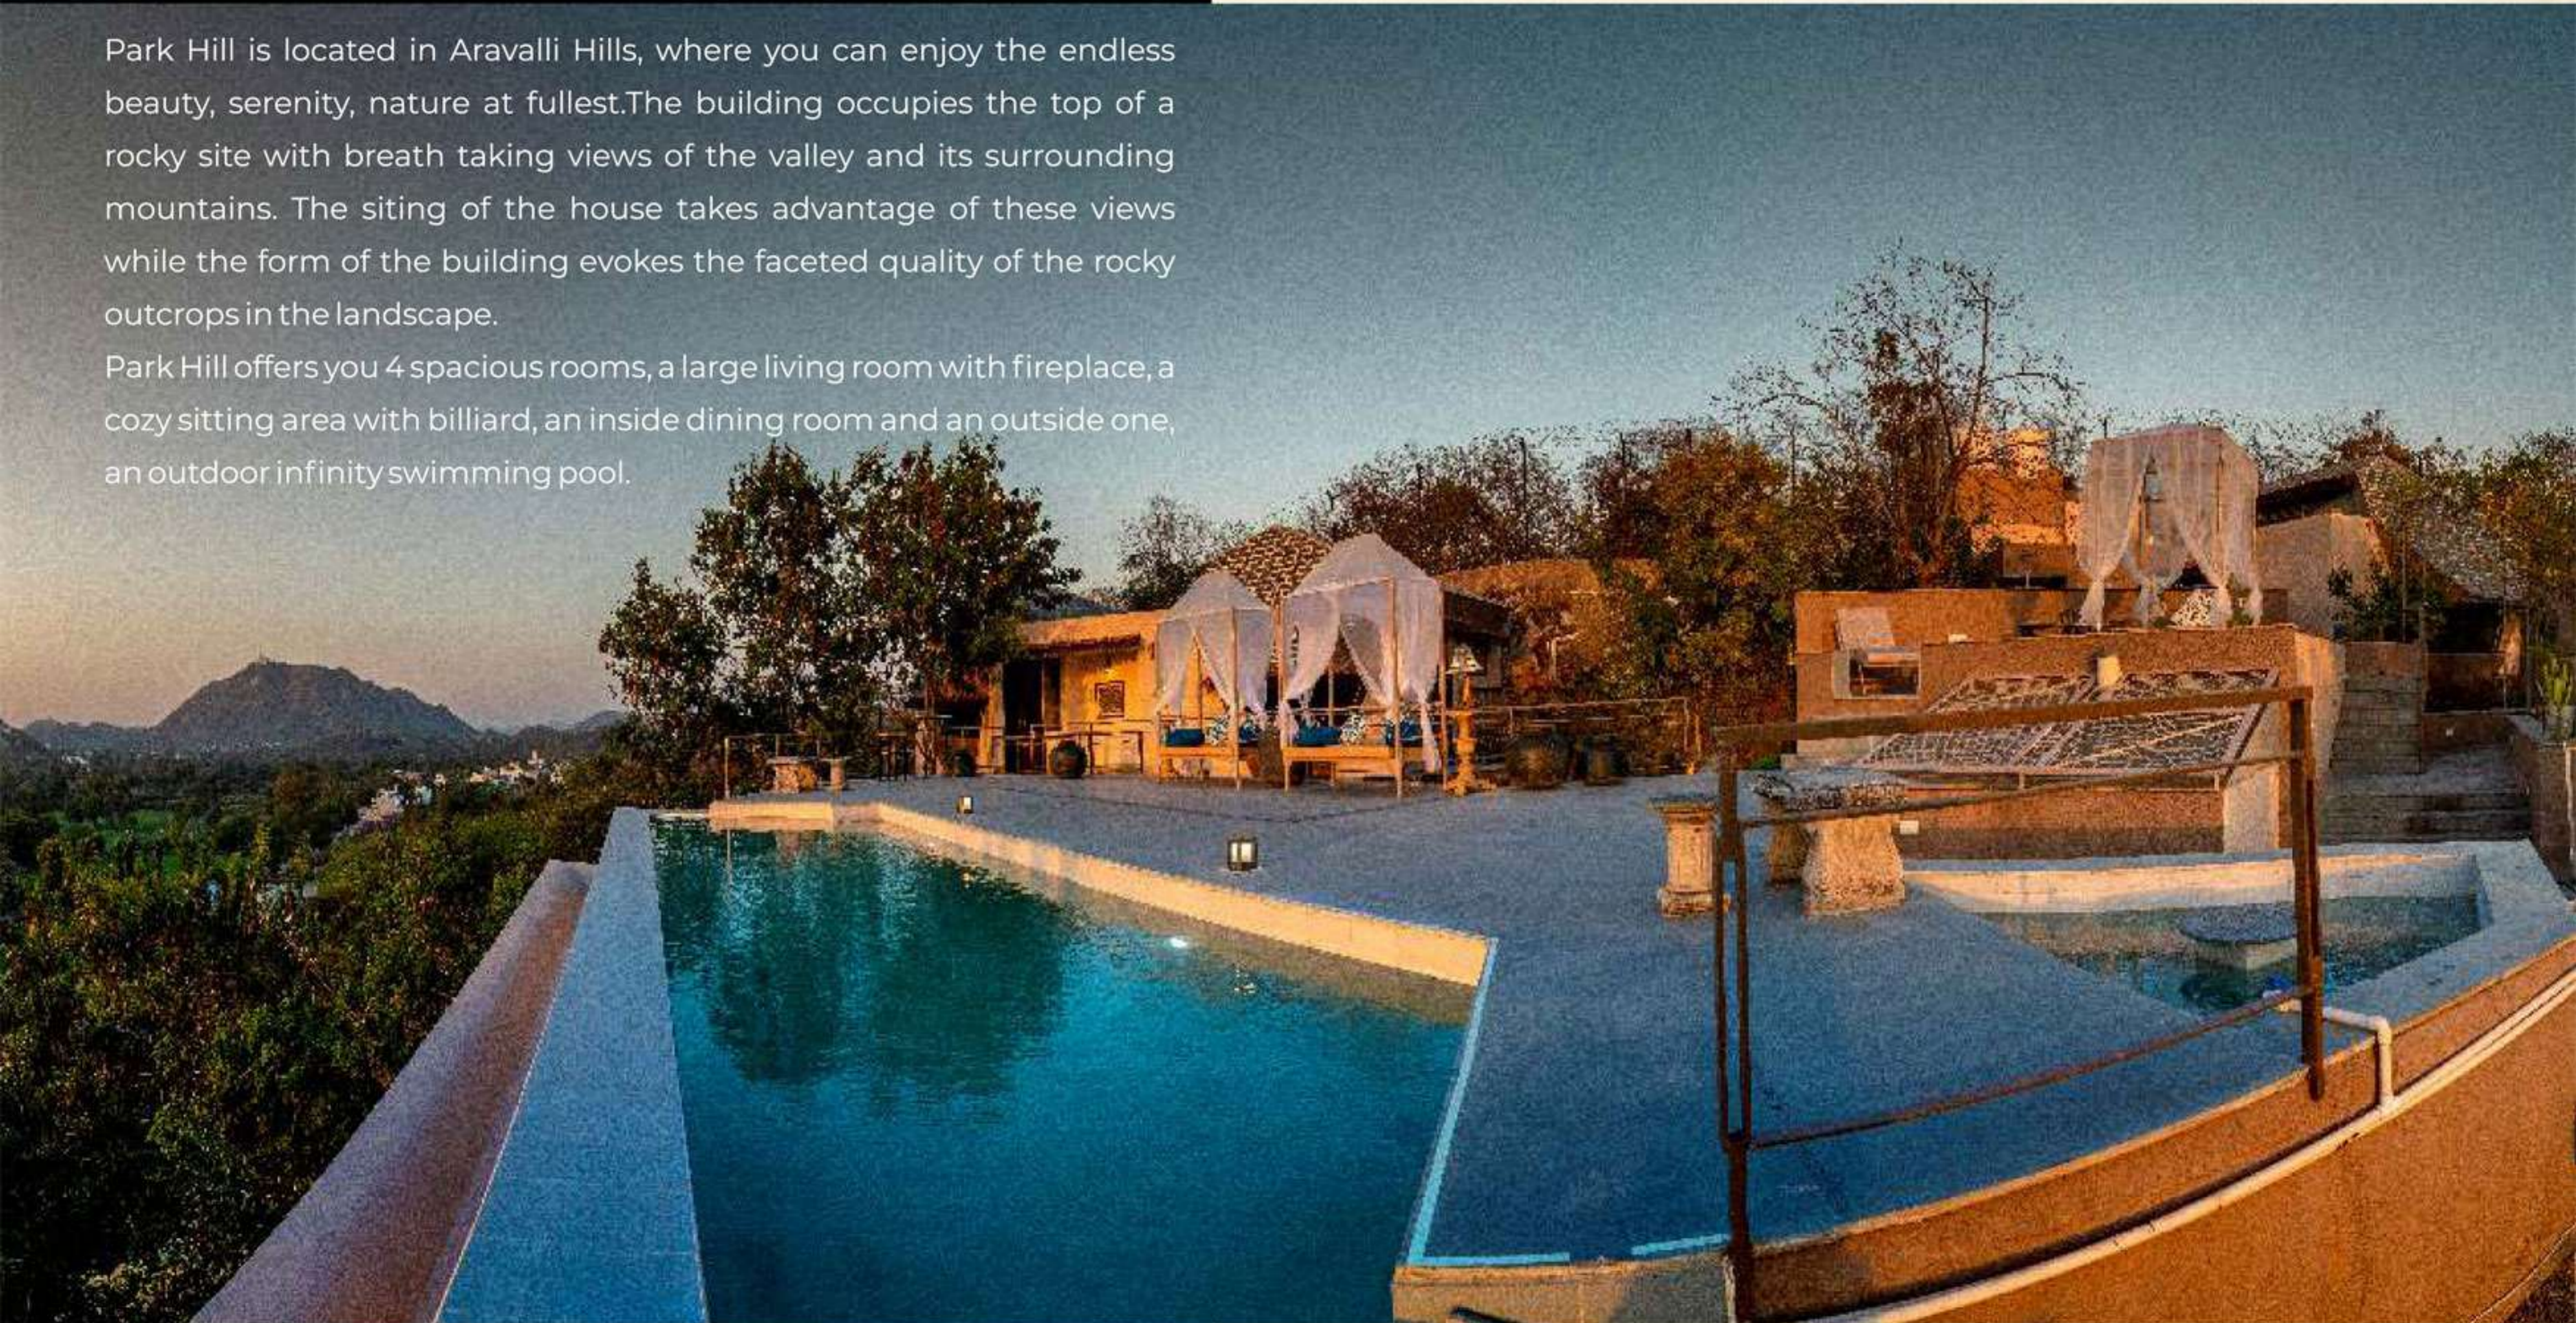

Park Hill Villa

By Horizon Hospitalities

ABOUT US

Park Hill is located in Aravalli Hills, where you can enjoy the endless beauty, serenity, nature at fullest. The building occupies the top of a rocky site with breath taking views of the valley and its surrounding mountains. The siting of the house takes advantage of these views while the form of the building evokes the faceted quality of the rocky outcrops in the landscape.

Park Hill offers you 4 spacious rooms, a large living room with fireplace, a cozy sitting area with billiard, an inside dining room and an outside one, an outdoor infinity swimming pool.

Room Types

Rooms has a luxurious king size bed with comfortable mattress and soft pillow cushions. Property has 4 rooms with attached bathrooms and decor with exquisitely designed furniture and offers nice view of the natural surroundings.

VILLA DETAILS

- 4 Rooms (with attached bathroom)
- Dining Area
- Outdoor swimming pool
- Fully Equipped Kitchen
- Parking Area
- Wi-Fi
- 24/7 Cook & Care Taker

Additional Amenities /Facilities

- Daily Housekeeping
- Free Parking
- Free Wi-Fi
- Doctor on Call
- Sight Seeing/Travel desk (On Chargeable basis)
- Laundry (On Chargeable basis)
- Bonfire/Barbeque (On Chargeable basis)

Tourist Attractions:

- | | |
|---------------------|--------|
| • City palace | 6.5 km |
| • Lake pichola | 6.3 km |
| • Jag Mandir | 6 km |
| • Eklingji temple | 27 km |
| • Jagdish temple | 6.4 km |
| • Fateh Sagar Lake | 7.5 km |
| • Monsoon palace | 8 km |
| • Ranakpur temple | 96 km |
| • Kumbhalgarh fort | 7 km |
| • Sahelion ki bari | 8.6 km |
| • Moti magri | 7 km |
| • Nathdwara temple | 52 km |
| • Karni mata temple | 8 km |